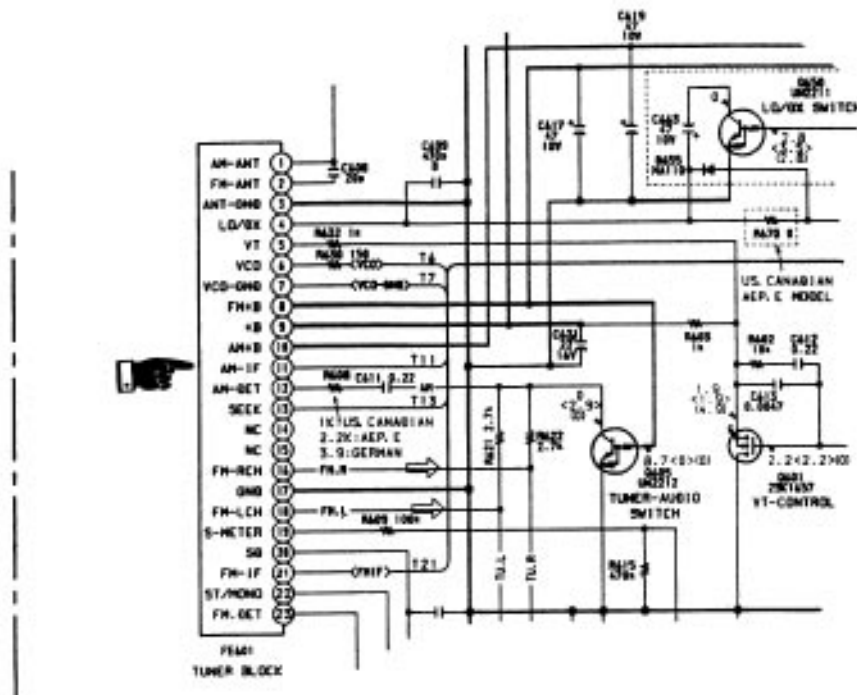

Car Stereo Service Bulletin

CSA-14

Sony Service Company - Technical Services
A Division of Sony Electronics Inc.
Sony Drive, Park Ridge, New Jersey 07656

Model: CDX-5070/5270/5470/5490

No. 362

Subject: Part Number Addition: Tuner Pack (FE601).

Date: May 1, 1995

Symptom:

(**) The part number for the tuner pack, ref. FE601, is not listed in the service manual.

Solution: Order the tuner pack as shown below.

REF	DESCRIPTION	PART NUMBER
FE601	TUNER PACK, TUX-001A	A-3282-003-A

Filename: CAR0362.SB
Directory: J:\SBDOC\MAY95
Template: C:\WINWORD\S_BULL.DOT
Title:
Subject:
Author: Hoyt Wing Lee
Keywords:
Comments:
Creation Date: 05/01/95 10:42 AM
Revision Number: 2
Last Saved On: 05/01/95 10:42 AM
Last Saved By: Hoyt Wing Lee
Total Editing Time: 0 Minutes
Last Printed On: 04/01/96 9:39 AM
As of Last Complete Printing
Number of Pages: 2
Number of Words: 110 (approx.)
Number of Characters: 628 (approx.)